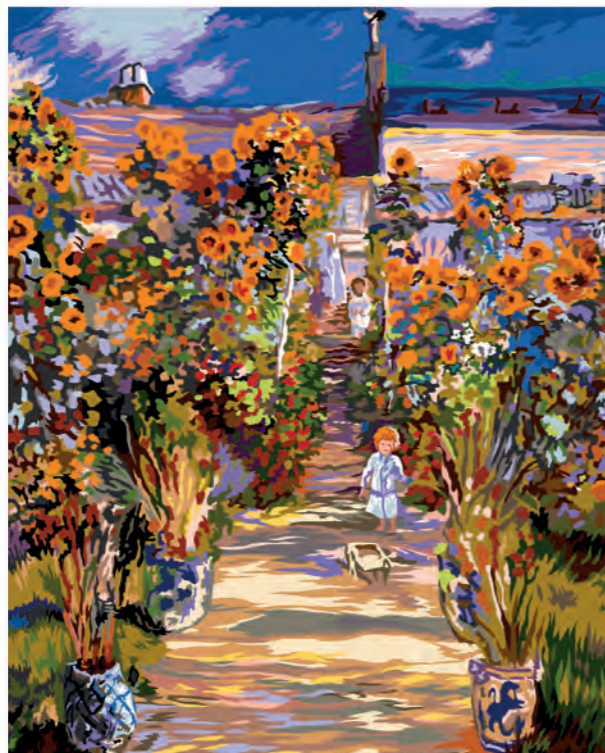

940.15 Le jardin de Monet